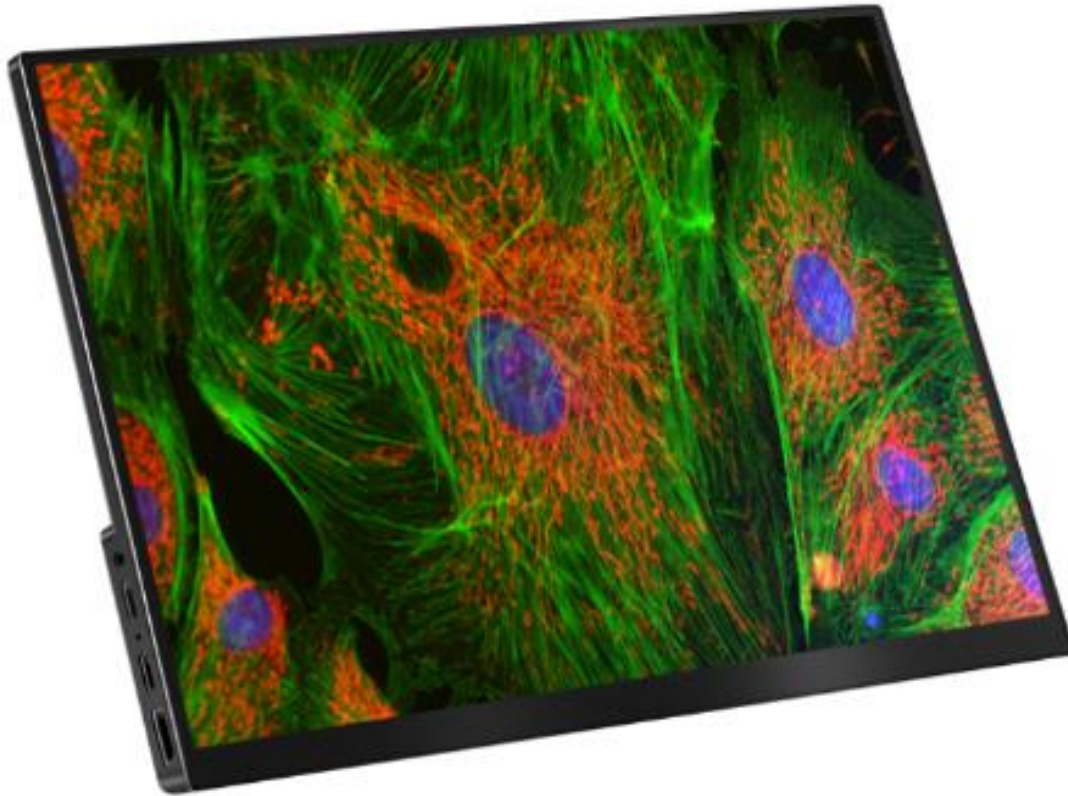

TPHD1080PD HDMI Displayer for XCAM Series Camera

HDMI / DISPLAYER / 13.3"

TPHD1080PD is born with ToupTek's XCAM series HDMI camera and can be used for high-definition display. It adopts IPS LCD panel (Super TFT) to guarantee the wide view angle and high contrast. Together with XCAM HDMI camera, TPHD1080PD could make the imaging & display solution simple, flexible and intuitive.

Outstanding performance of TPHD1080PD helps XCAM HDMI camera reach fast frame rate and excellent color.

TPHD1080PD HDMI Displayer for XCAM Series Camera

TPHD1080PD HDMI Displayer for XCAM Series Camera

True 1080P HDMI displayer

13.3-inch active area

IPS LCD panel, 178-degree wide viewing angle

HDR dynamic image enhancement

72% SRGB primary gamut

400cd/m² display brightness, high contrast ratio up to 1000:1

4mm narrow frame design on three sides, with 90% of the screen area, great visual experience

No delay is felt with 3ms response, and dynamic definition is optimized to keep the picture stable and clear without residual shadow

Standard HDMI interface

Connect computer to realize screen projection, splitting and expansion