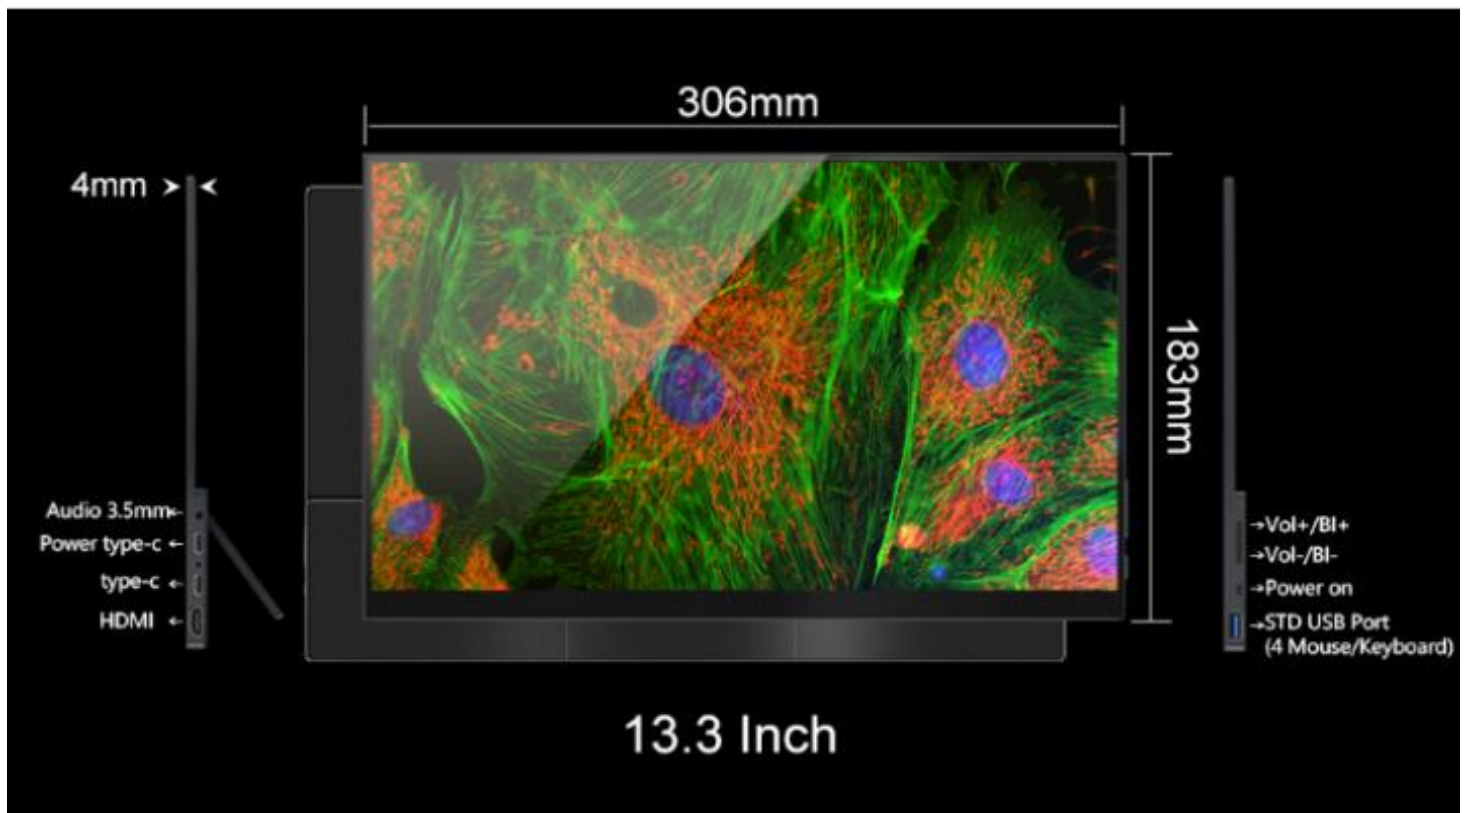

TPHD1080PD HDMI Displayer for XCAM Series Camera

Front View of TPHD1080PD Displayer