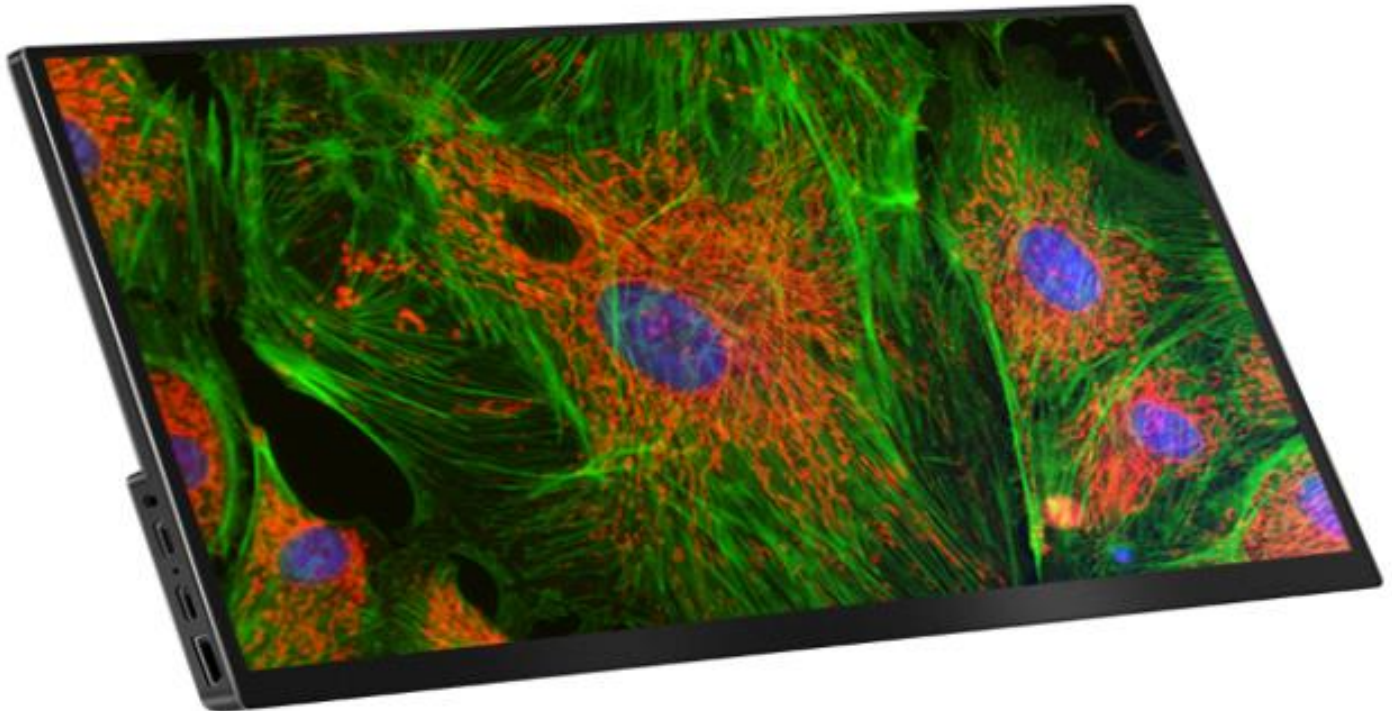

TPHD1080PD HDMI Displayer for XCAM Series Camera

Front View of TPHD1080PD Displayer